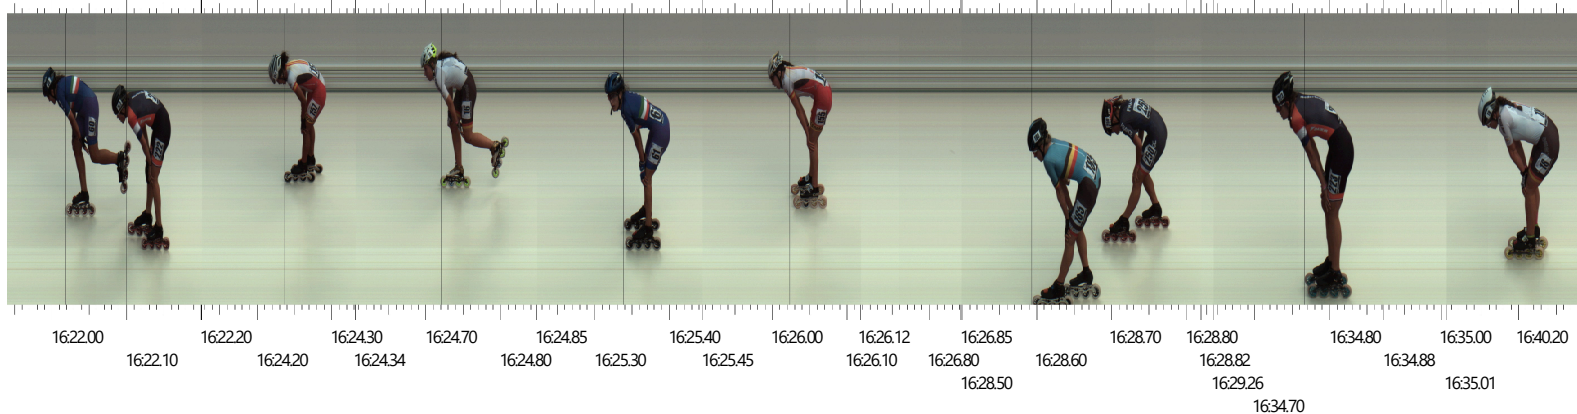

## Fotofinish - Main

Camera S/N: 10162

Partenza: 04/09/2022 16:59:59.26

Pos.	N°	Cor.	Cognome	Nome	Società	Tempo	Distacco
1	60	0	MONTICO	SIRIA	ITALY	16:22.019	16:22.019
2	222	0	KOOT	PATRICIA	NETHERLANDS	16:22.099	0.080
3	157	0	AYALA	LUISA	SPAIN	16:24.237	2.138
4	16	0	OHL	LEONIE	GERMANY	16:24.720	0.483
5	61	0	PRESTI	GIULIA	ITALY	16:25.339	0.619
6	155	0	ANTOLIN	ALBA	SPAIN	16:26.023	0.684
7	185	0	GEERTS	.	BELGIUM	16:28.593	2.570
8	250	0	PLOUHINEC	AUBANE	FRANCE	16:28.685	0.092
9	223	0	OOSTERWIJK	SANNE	NETHERLANDS	16:34.767	6.082
10	18	0	SCHWORER	PIA	GERMANY	16:40.180	5.413