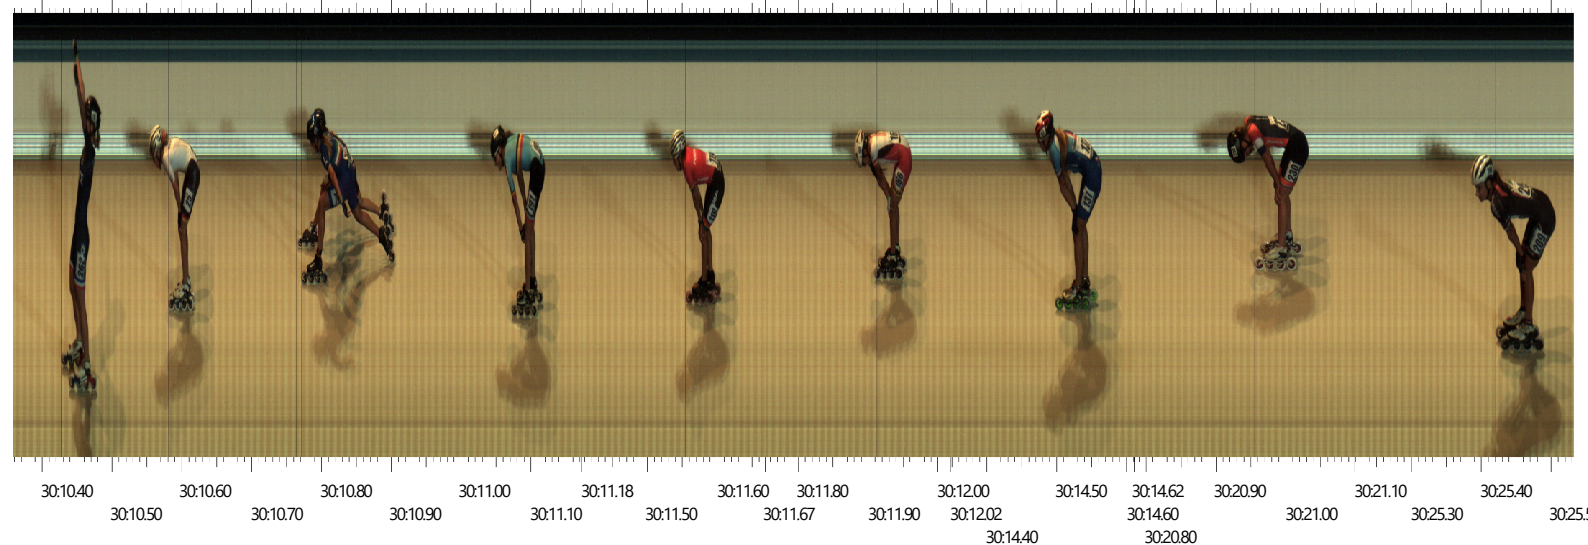

Fotofinish - Main

Camera S/N: 10162

Partenza: 04/09/2022 19:43:12.18

Pos.	N°	Cor.	Cognome	Nome	Società	Tempo	Distacco
1	262	0	LEFEUVRE	MARINE	FRANCE	30:10.427	30:10.427
2	25	0	OTTO	ANGELINA	GERMANY	30:10.580	0.153
3	24	0	GAISER	LARISSA	GERMANY	30:10.764	0.184
4	76	0	WOLLAWAY	LUISA SOPHIE	ITALY	30:10.772	0.008
5	191	0	FRA VANHOUTTE	.	BELGIUM	30:11.070	0.298
6	119	0	CANHA	ANDREIA	PORTUGAL	30:11.555	0.485
7	166	0	ROLDANN	DANIELA	SPAIN	30:11.913	0.358
8	137	0	KAINOVA	KATERINA	CZECH REPUBLIC	30:14.498	2.585
9	230	0	VAN LOON	LIANNE	NETHERLANDS	30:20.956	6.458
10	209	0	GARDI	DOMINIKA	HUNGARYA	30:25.420	4.464