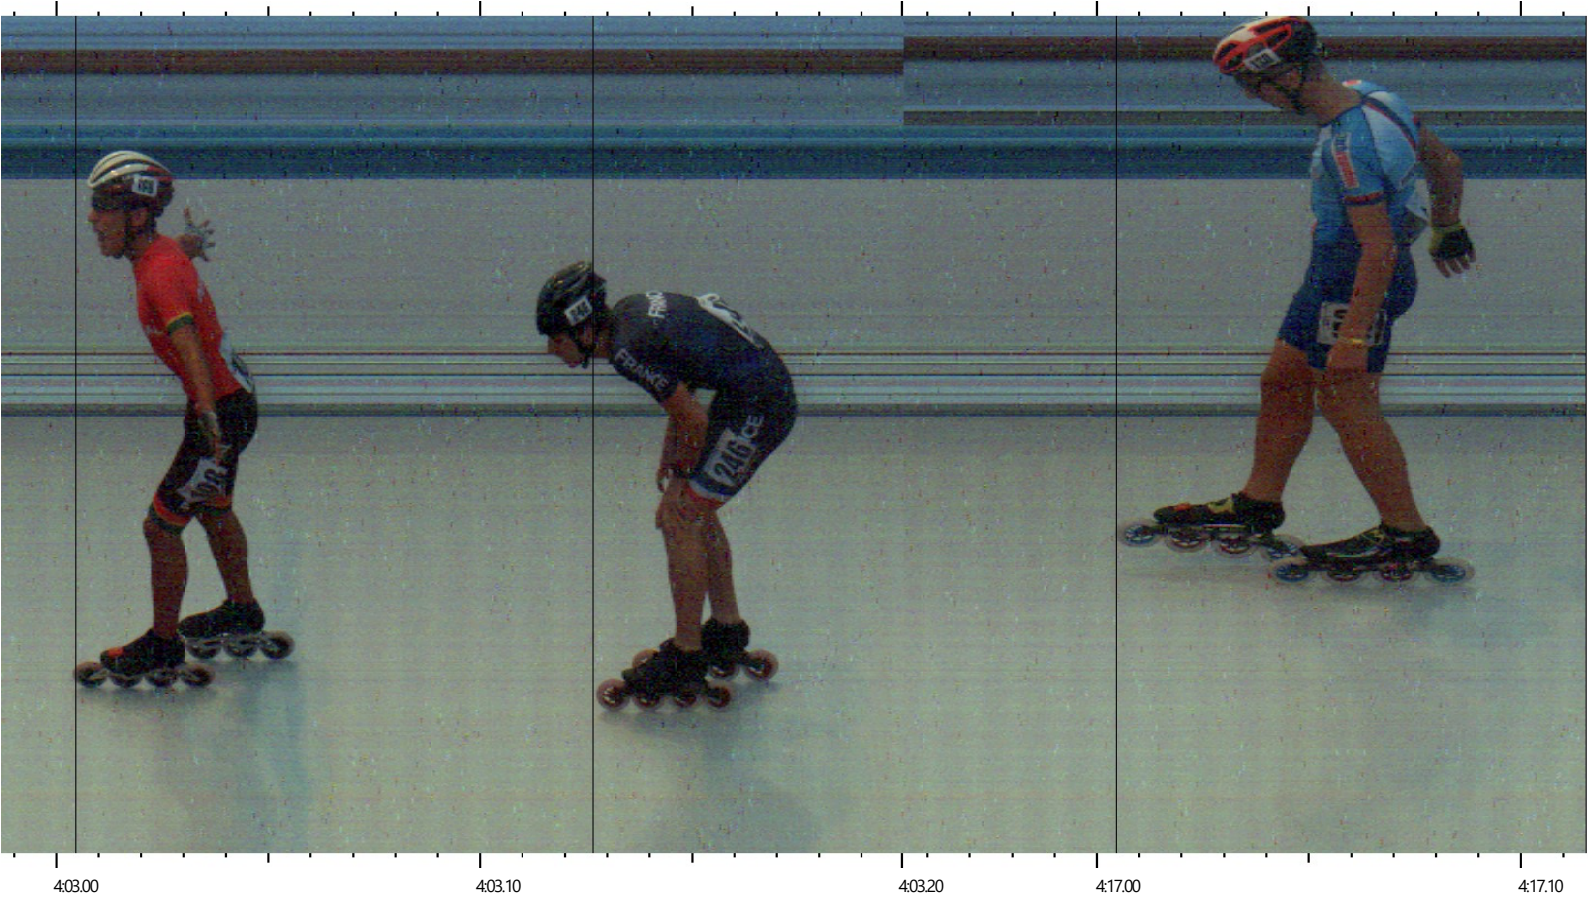

Fotofinish - Main

Partenza: 06/09/2022 19:14:59.57

Pos.	N°	Cor.	Cognome	Nome	Società	Tempo	Distacco
1	365	0	PORTUGAL		PORTUGAL	4:03.005	4:03.005
2	361	0	FRANCE		FRANCE	4:03.127	0.122
3	360	0	CZECH REPUBLIC		CZECH REPUBLIC	4:17.005	13.878
SQ	363	0	ITALY		ITALY		
SQ	366	0	SPAIN		SPAIN		
SQ	364	0	NETHERLANDS		NETHERLANDS		